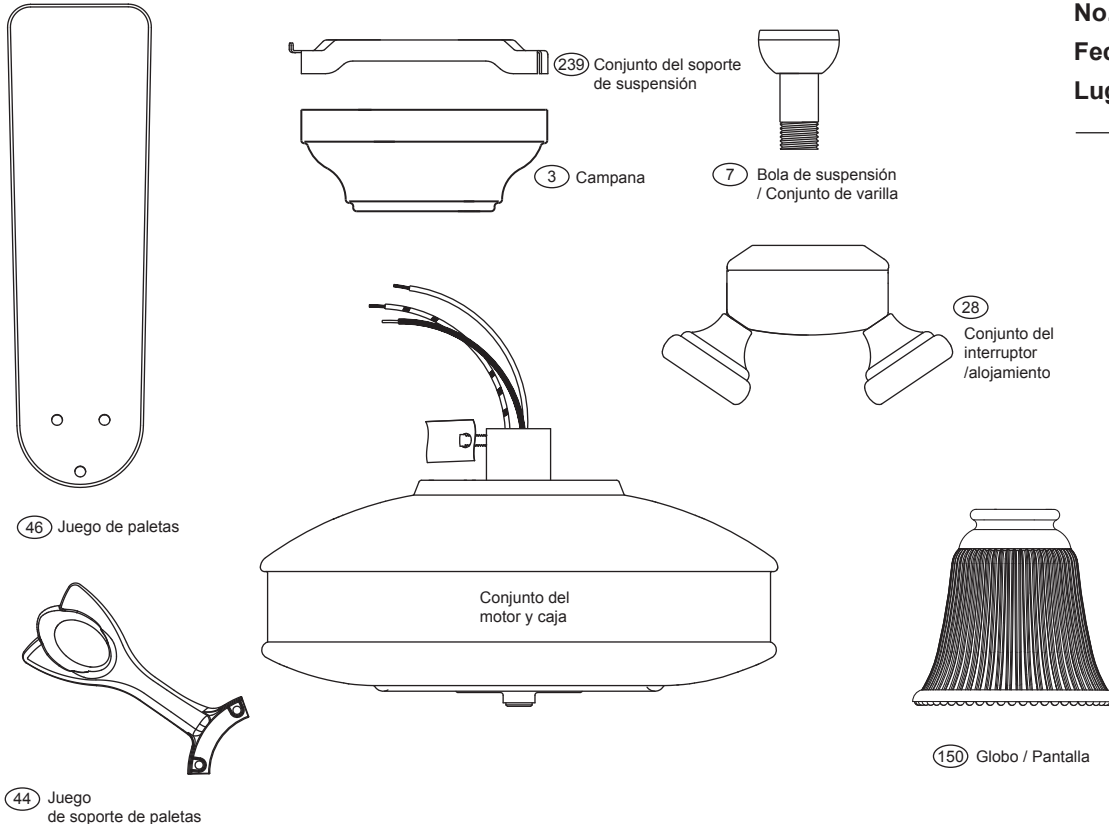

GUÍA DE PIEZAS

STOP

Use la Guía de Piezas de abajo para verificar que todas las piezas estén incluidas en la caja.

Si alguna pieza falta o está dañada, llame al teléfono 1-888-830-1326.

POR FAVOR NO DEVUELVA ESTE PRODUCTO A LA TIENDA DONDE LO COMPRÓ.

Antes de instalar su ventilador, anote la información siguiente para sus archivos y asistencia con la garantía.

Piezas del ventilador (no dibujadas a escala)

Nombre del modelo _____

No. de catálogo _____

No. de serie _____

Fecha de compra _____

Lugar de compra _____

Si alguna pieza falta o está rota:
Llame al teléfono 1-888-830-1326
Si el ventilador no funciona:

1. Consulte la guía de localización de fallas en su manual de instrucciones.
2. Llame a su centro local de servicio.
3. Llame al teléfono 901-248-2222 para obtener asistencia técnica.

Para informaciones adicionales acerca de:

Productos Hunter • Localización de fallas
Localización de distribuidores
Localización de centros de servicio
Llame al teléfono 1-800-448-6837
www.hunterfan.com

Materiales (dibujados a escala)